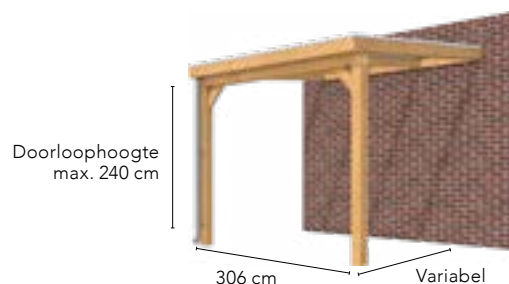

Hillhout veranda Excellent 300

Hillhout

| | | |
|--|-------|---------|
| Hillhout veranda Excellent 306x293 cm. | | |
| Helder | 43241 | 1.519,- |
| Opaal | 43246 | 1.519,- |
| Hillhout veranda Excellent 306x343 cm. | | |
| Helder | 43261 | 1.649,- |
| Opaal | 43266 | 1.649,- |
| Hillhout veranda Excellent 306x393 cm. | | |
| Helder | 43281 | 1.749,- |
| Opaal | 43286 | 1.749,- |