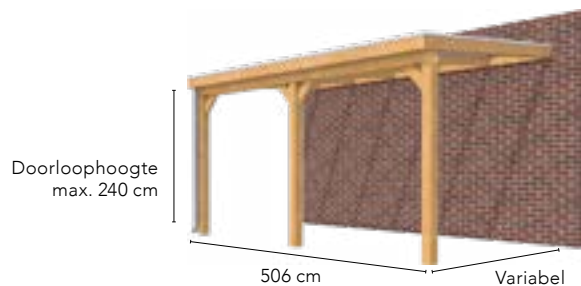

Hillhout veranda Excellent 500

Hillhout

Hillhout veranda Excellent 506x293 cm.		
Helder	43011	2.219,-
Opaal	43016	2.219,-
Hillhout veranda Excellent 506x343 cm.		
Helder	43041	2.379,-
Opaal	43046	2.379,-
Hillhout veranda Excellent 506x393 cm.		
Helder	43071	2.549,-
Opaal	43076	2.549,-