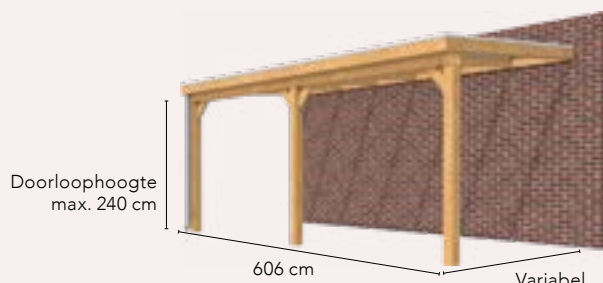

Hillhout veranda Excellent 600

Hillhout

Hillhout veranda Excellent 606x293 cm.		
Helder	43021	2.529,-
Opaal	43026	2.529,-
Hillhout veranda Excellent 606x343 cm.		
Helder	43051	2.699,-
Opaal	43056	2.699,-
Hillhout veranda Excellent 606x393 cm.		
Helder	43081	2.899,-
Opaal	43086	2.899,-