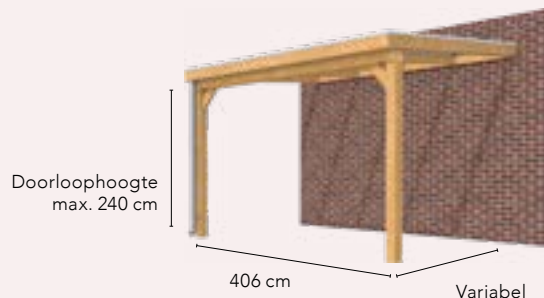

Hillhout veranda Excellent 400

Hillhout

Hillhout veranda Excellent 406x293 cm.		
Helder	43001	1.819,-
Opaal	43006	1.819,-
Hillhout veranda Excellent 406x343 cm.		
Helder	43031	1.969,-
Opaal	43036	1.969,-
Hillhout veranda Excellent 406x393 cm.		
Helder	43061	2.119,-
Opaal	43066	2.119,-